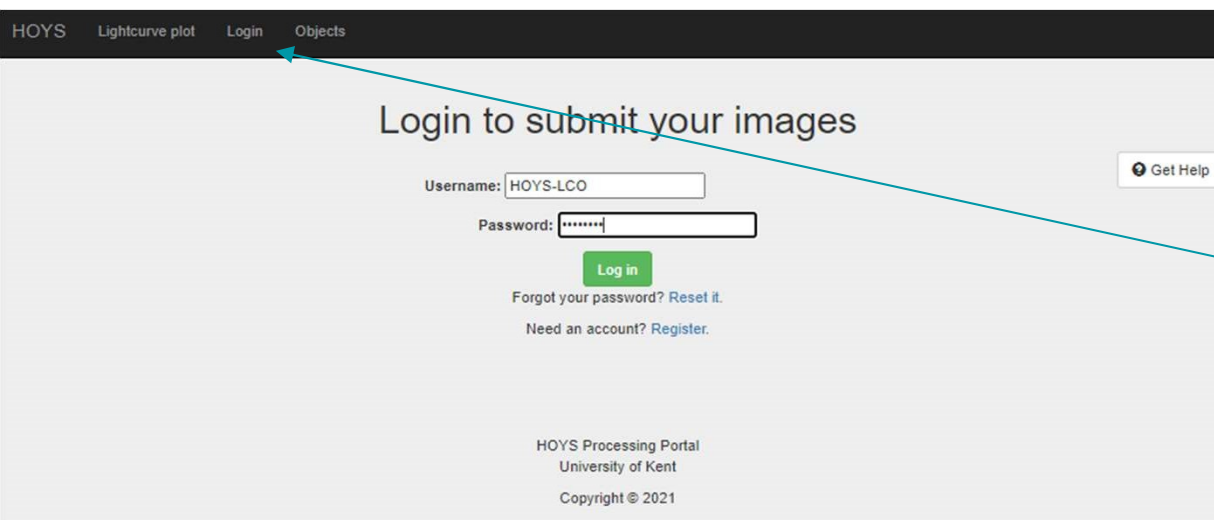

Processing the Images into the
HOYS database

<https://hoys.space>

Or direct at: <https://astro.kent.ac.uk/HOYS-CAPS/>

HOYS database

- **Download** and **stack** all **YOUR** images
- Navigate to the HOYS database
- Log into the 'community' account HOYS-LCO using password send by email

<https://hoys.space>

Next Steps

- We will show how to look at light curves from the HOYS database
- After that you will get more observing time for other data sets

<https://hoys.space>